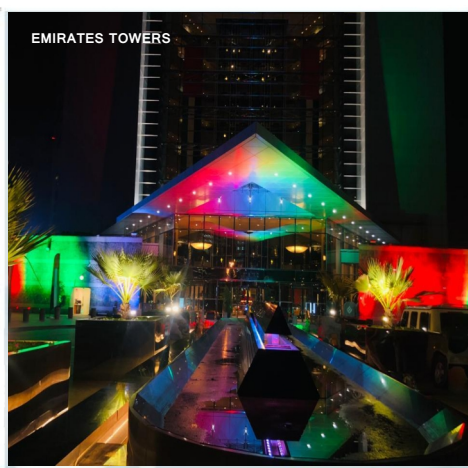

EMIRATES TOWERS